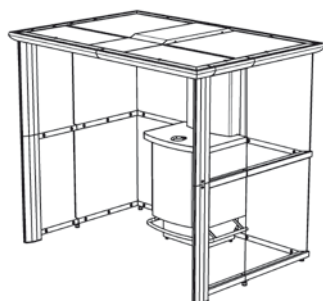

The smoking cabins of Plymovent have been tested exhaustively and are certified by the European ECN, German TÜV and BGIA institute on safety and efficiency.

COMPACT
(2-3 persons)
2200 x 965 x 2165 mm*

MEZZO
(4-5 persons)
2200 x 1215 x 2165 mm*

ESPACE
(6-7 persons)
2200 x 1715 x 2165 mm*

PLAZA
(12-14 persons)
3430 x 2200 x 2165 mm*

* W x D x H.

PLYMOVENT OFFERS ALL-IN SOLUTIONS FOR AIR CLEANING

For over 35 years, Plymovent has gained experience in the field of air cleaning. Not only do we have a profound knowledge of indoor air and the removal of tobacco smoke, we are also specialised in - among others - extraction and filtration of welding fumes and oil mist in metalworking industries and the removal of vehicle exhaust fumes.