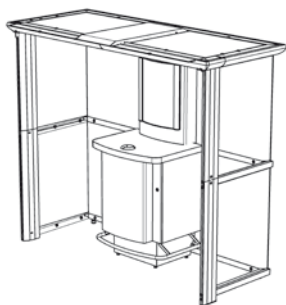

EFFICIENT AND COST-SAVING

Those in need of a quick smoke break do not need to go outside; instead they can stay near their workplace. It does not only save time, the costs per smoker are also lowered. Thanks to its compact design, the smoking cabin hardly occupies expensive floor space.

The smoking cabins of Plymovent have been tested exhaustively and are certified by the European ECN, German TÜV and BGIA institute on safety and efficiency.

COMPACT
(2-3 persons)
2200 x 965 x 2165 mm*

MEZZO
(4-5 persons)
2200 x 1215 x 2165 mm*