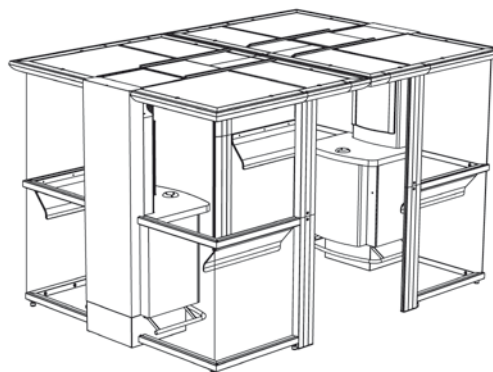

The smoking cabins of Plymovent have been tested exhaustively and are certified by the European ECN, German TÜV and BGIA institute on safety and efficiency.

COMPACT
(2-3 persons)
2200 x 965 x 2165 mm*

MEZZO
(4-5 persons)
2200 x 1215 x 2165 mm*

ESPACE
(6-7 persons)
2200 x 1715 x 2165 mm*

PLAZA
(12-14 persons)
3430 x 2200 x 2165 mm*

* W x D x H.

PLYMOVENT OFFERS ALL-IN SOLUTIONS FOR AIR CLEANING

For over 35 years, Plymovent has gained experience in the field of air cleaning. Not only do we have a profound knowledge of indoor air and the removal of tobacco smoke, we are also specialised in - among others - extraction and filtration of welding fumes and oil mist in metalworking industries and the removal of vehicle exhaust fumes.